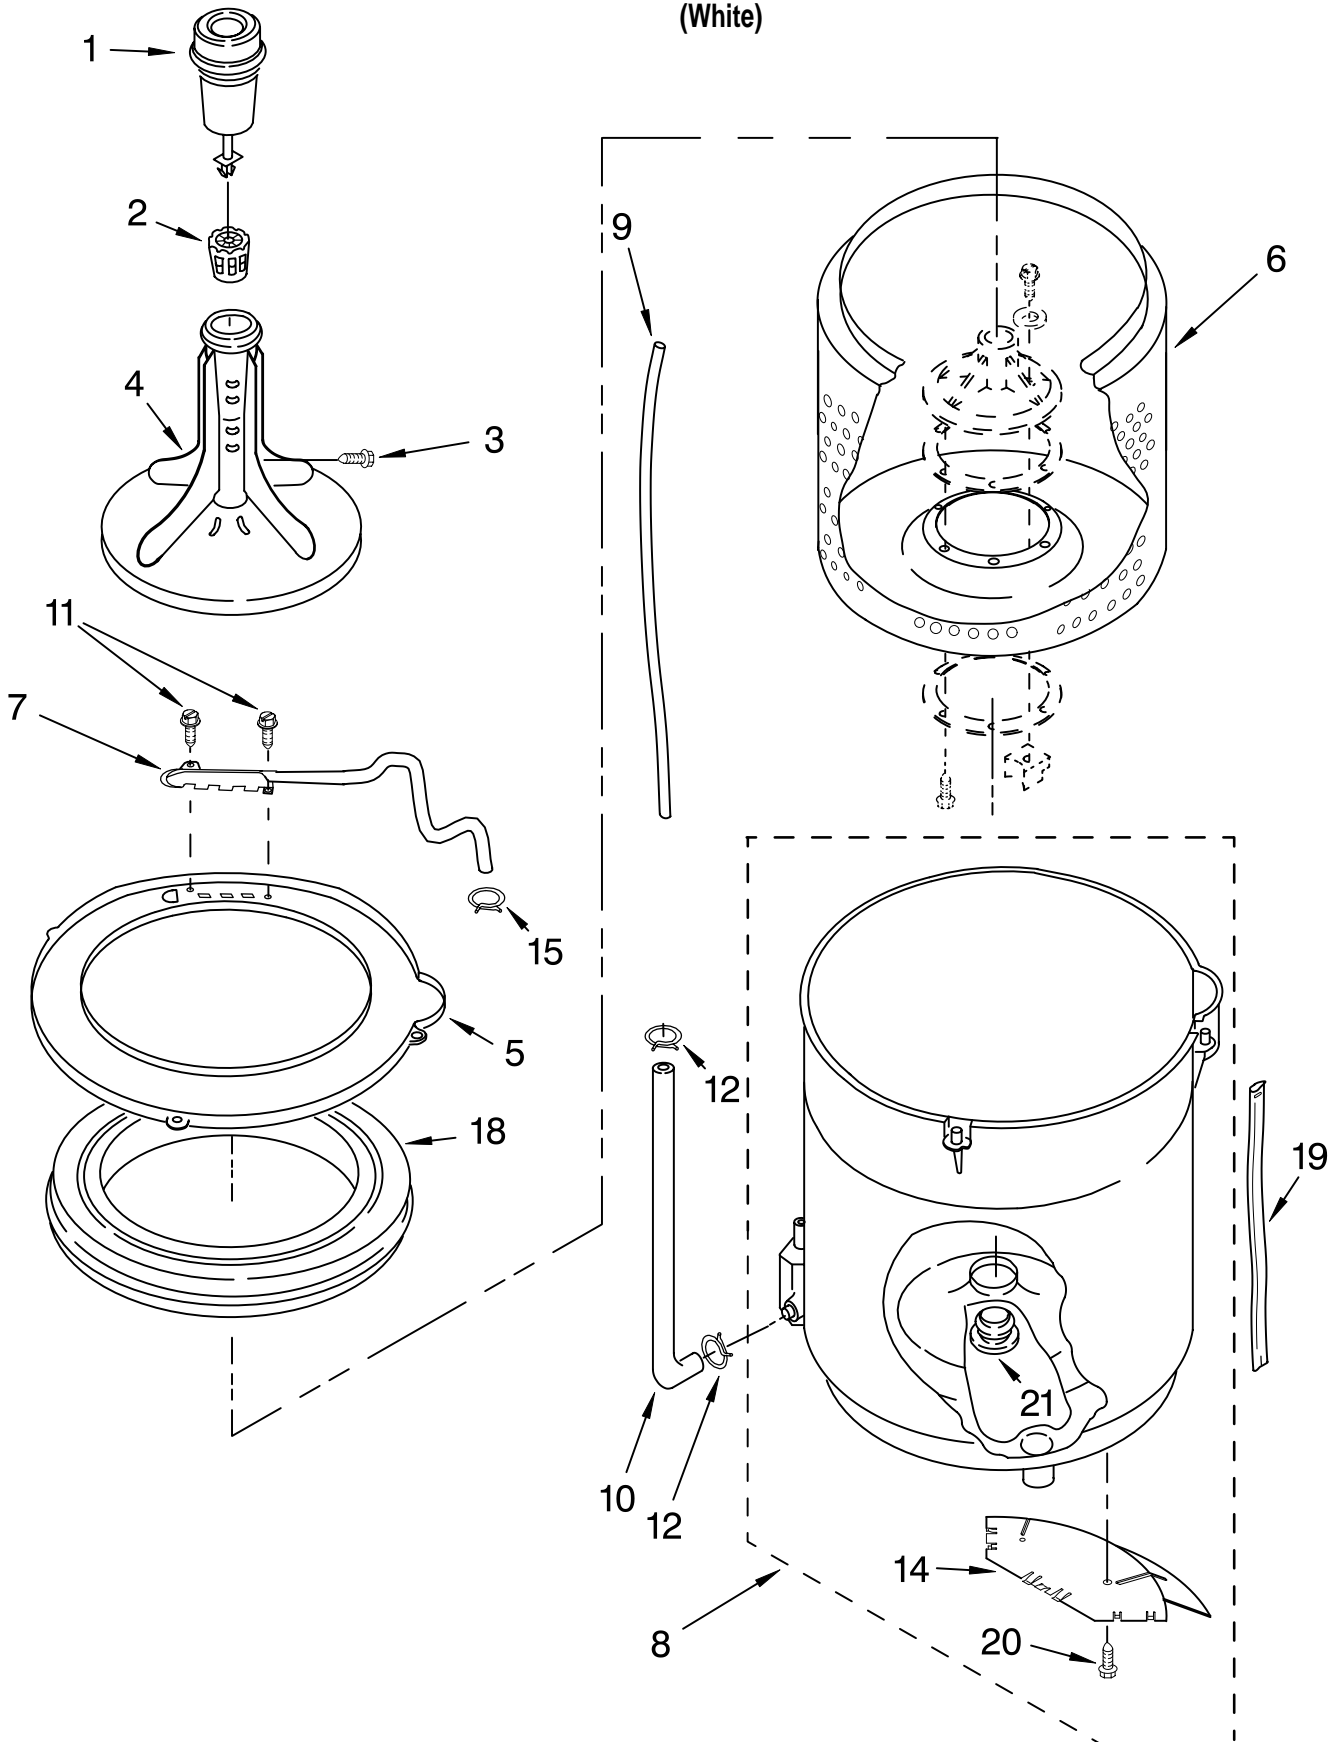

AGITATOR, BASKET AND TUB PARTS

For Model: LCR7244HQ1

(White)

FOR ORDERING INFORMATION REFER TO PARTS PRICE LIST

AGITATOR, BASKET AND TUB PARTS

For Model: LCR7244HQ1

(White)

Illus. No.	Part No.	DESCRIPTION
1	3428670	Tube & Dispenser Assembly
2	3428391	Filter
3	3400061	Screw
4	3428392	Agitator
5	3968262	Tub Ring
6	3428186	Basket
7	3969019	Vacuum Break Asm
8	3968473	Tub & Inlet Asm
9	3430159	Hose, Pressure Switch
10	3430339	Hose, Bleach
11	3400872	Screw 8-18 x 3/8 (2)
12	370452	Clamp, Hose
14	3428814	Shield, Tub/Motor
15	3968185	Clamp
18	3934565	Balance Ring
19	3966238	Hose, Tub Overflow
20	3429682	Screw (2)
21	3968381	Seal

FOR ORDERING INFORMATION REFER TO PARTS PRICE LIST